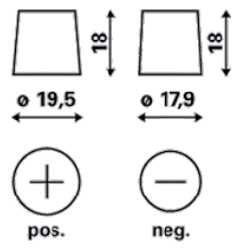

TECHNICAL INFORMATION

Voltage [V]:	12	Base Hold-down:	B13
Battery Capacity [Ah]:	52	Layout:	0
Cold Cranking Amps (CCA), EN [A]:	470	Terminal Types:	1
Length [mm]:	207	Case Size:	H4/LN1
Width [mm]:	175	Weight filled (kg):	12,40
Height [mm]:	190		

DRAWINGS

B13

0

1

ø 19,5

ø 17,9

pos.

neg.