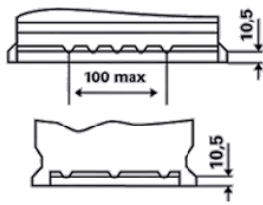

SILVER DYNAMIC

Key benefits

Engineered to the highest German standards

Patented PowerFrame® grid for reliable starting power, fast recharge and corrosion resistance

Meets all original criteria of the car manufacturer

For more information visit www.varta-automotive.com

ORDER INFORMATION

European Type No. (ETN):	552 401 052
Article Number:	552 401 052 316 2
Short Code:	C6
Barcode:	4016987119747
UK Code:	063
Packaging Unit:	1
Quantity per Pallet:	72

TECHNICAL INFORMATION

Voltage [V]:	12	Base Hold-down:	B13
Battery Capacity [Ah]:	52	Layout:	0
Cold Cranking Amps (CCA), EN [A]:	520	Terminal Types:	1
Length [mm]:	207	Case Size:	T4/LBN1
Width [mm]:	175	Weight filled (kg):	11,97
Height [mm]:	175		

B13

0