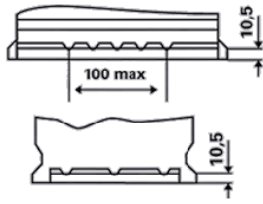

SILVER DYNAMIC

Key benefits

Engineered to the highest German standards

Patented PowerFrame® grid for reliable starting power, fast recharge and corrosion resistance

Meets all original criteria of the car manufacturer

For more information visit www.varta-automotive.com

ORDER INFORMATION

European Type No. (ETN):	563 401 061
Article Number:	563 401 061 316 2
Short Code:	D39
Barcode:	4016987119761
UK Code:	077
Packaging Unit:	1
Quantity per Pallet:	63

TECHNICAL INFORMATION

Voltage [V]:	12	Base Hold-down:	B13
Battery Capacity [Ah]:	63	Layout:	1
Cold Cranking Amps (CCA), EN [A]:	610	Terminal Types:	1
Length [mm]:	242	Case Size:	H5R/LN2R
Width [mm]:	175	Weight filled (kg):	14,78
Height [mm]:	190		

B13

1